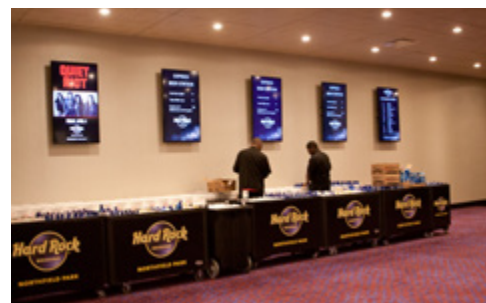

HARD ROCK LIVE FOYER

- Transform this private, versatile foyer space for your own event.

For more information, questions, pricing, menus or a private tour, please contact the Special Events & Catering Manager specialevents@hrrnp.com or **330.908.7618**

With groups of 20 people or more at any of our venues, we require a special event agreement & deposit of 25% at signing as well as 25% 30 days out, then remaining balance day of event. Please note, all special event groups must utilize a pre-set special event menu. Menus can be customized to meet you group's needs/request/budget – just ask, we will ROCK it for you!